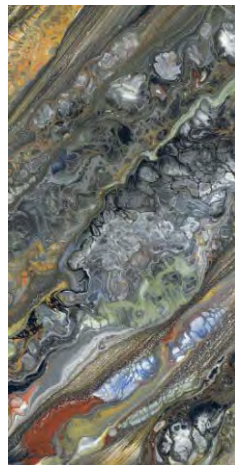

Eco
Friendly

LUMINA
RAINBOW

tonalita

tonalità | LUMINA RAINBOW
600x1200 mm

Random Design

Floor Wall

High Strength

Eco Friendly