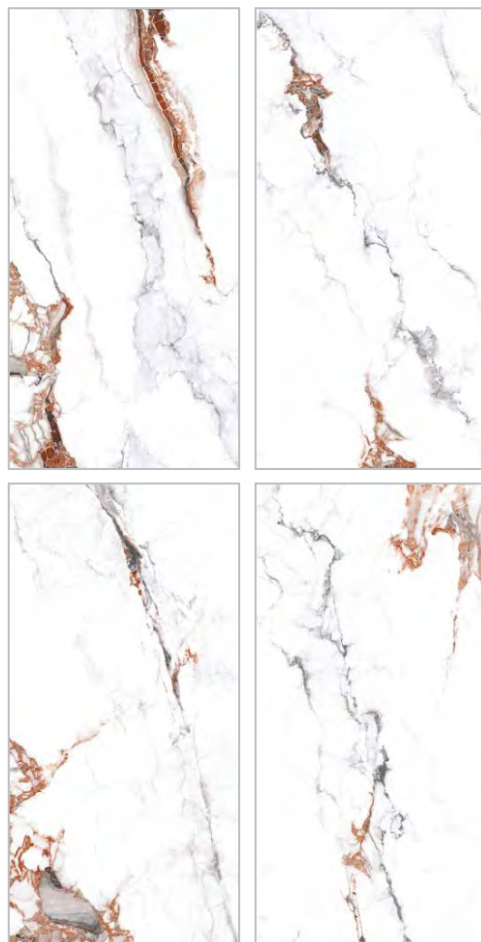

tonalità

tonalita | AREZZO RED
600x1200 mm

Random
Design

Floor
Wall

High
Strength

Eco
Friendly

AREZZO
TEAL

tonalita