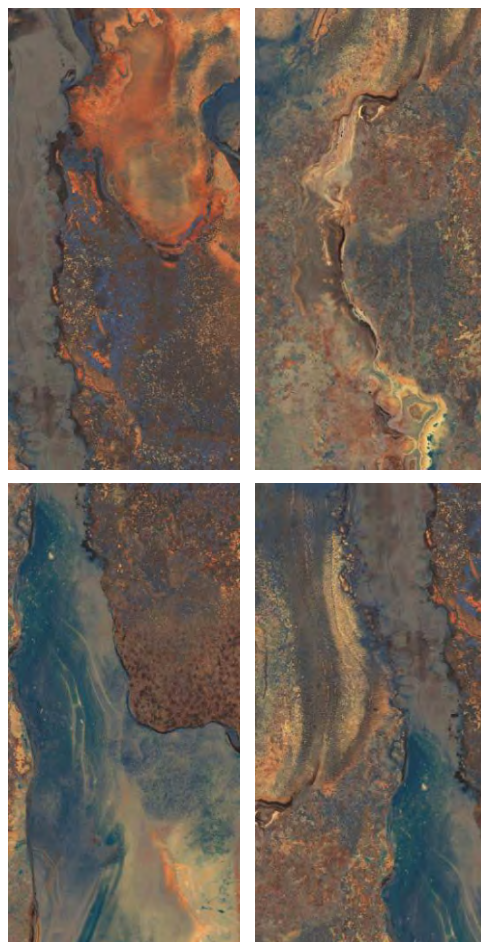

tonalita | SEASON DARK
600x1200 mm

Random Design

Floor Wall

High Strength

Eco Friendly