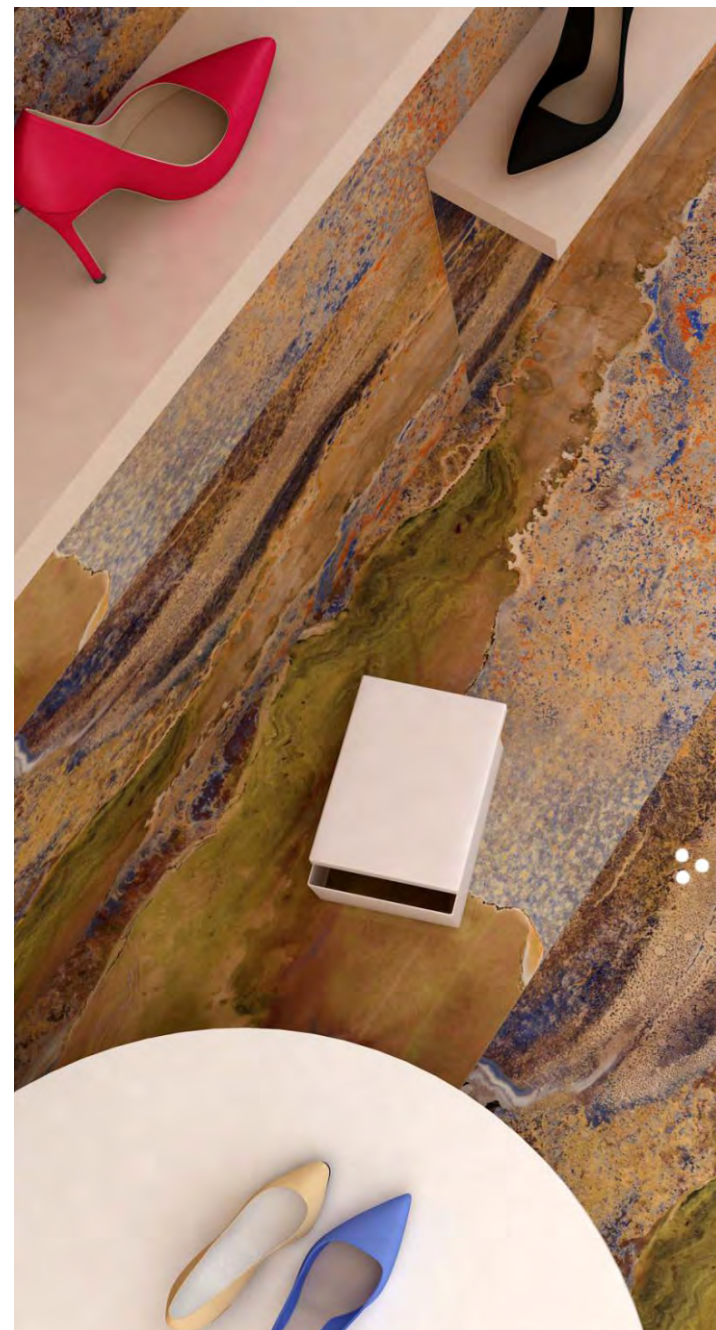

SEASON
NATURAL

tonalita

tonalità | SEASON NATURAL
600x1200 mm

Random Design

Floor Wall

High Strength

Eco Friendly

SEASON
DARK