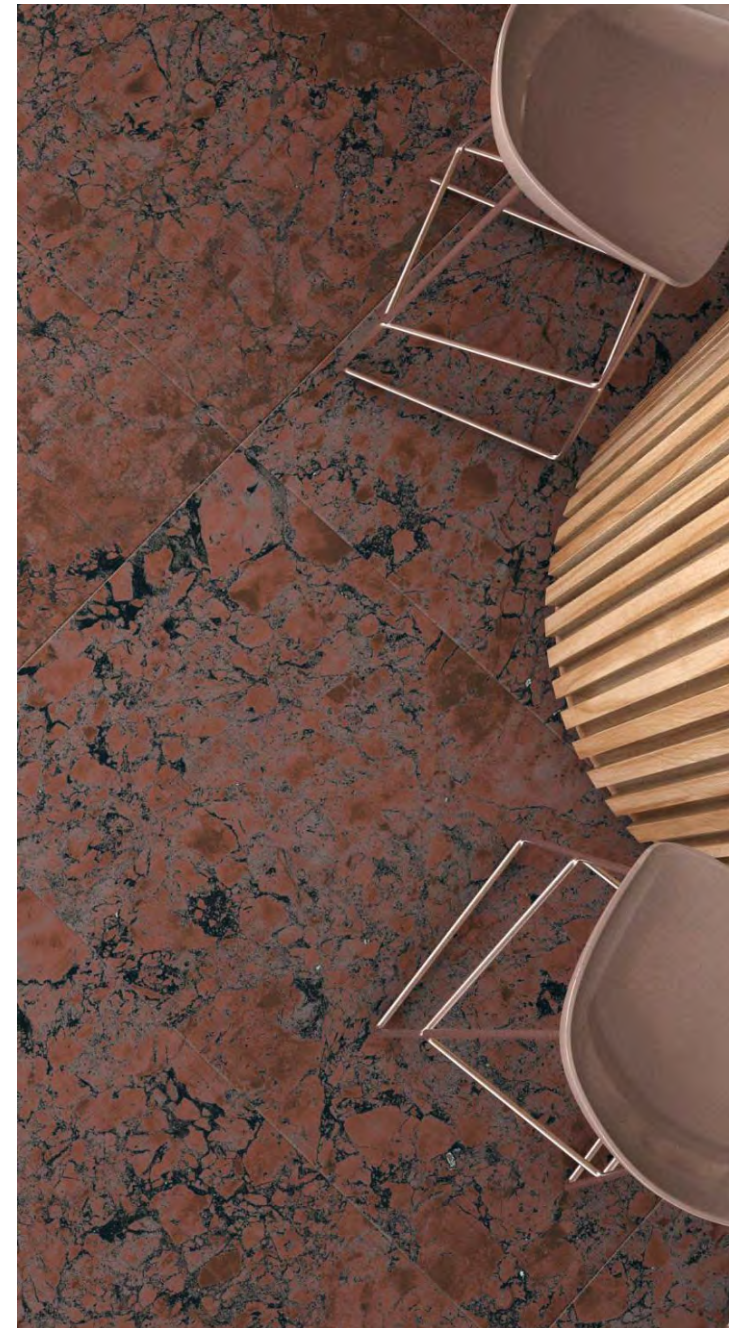

MONTE
PASCOAL

tonalita

tonalità | MONTE PASCOAL
600x1200 mm

Random Design

Floor Wall

High Strength

Eco Friendly

VOLCANO
BLUE