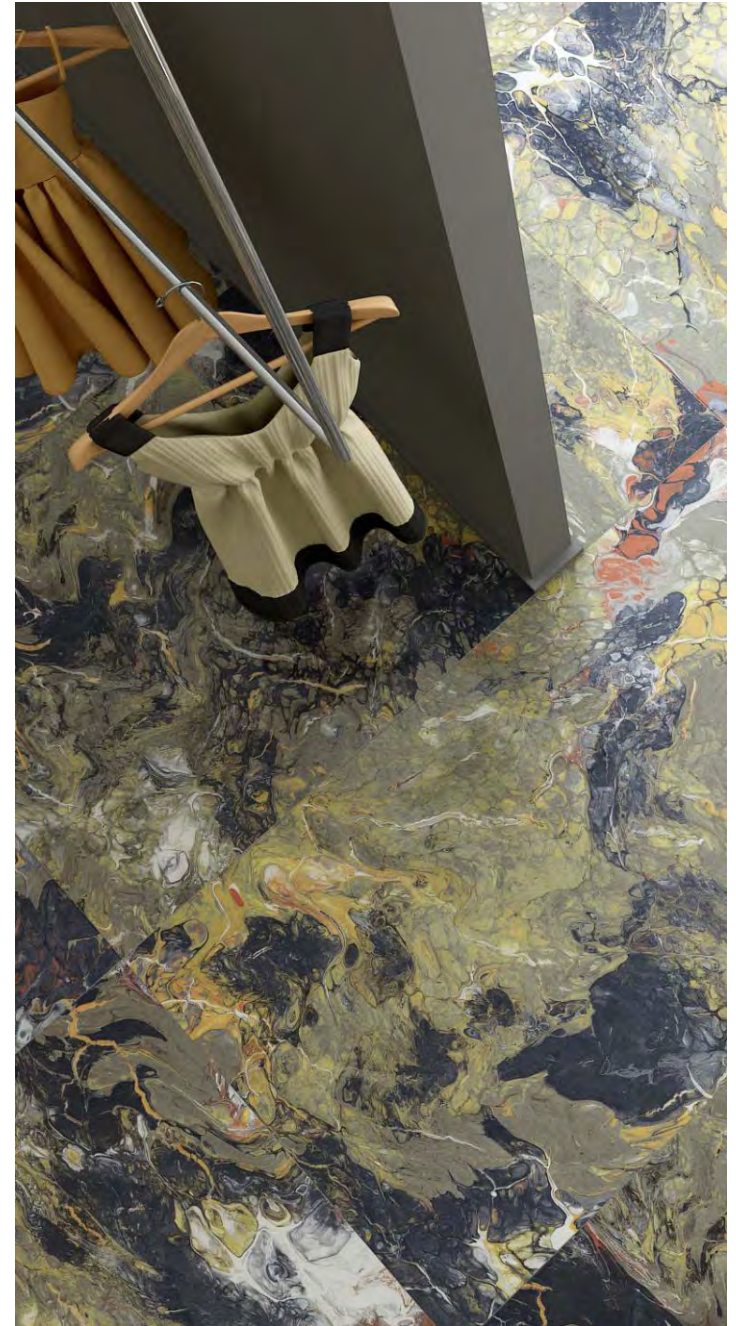

Random Design

Floor Wall

High Strength

Eco Friendly