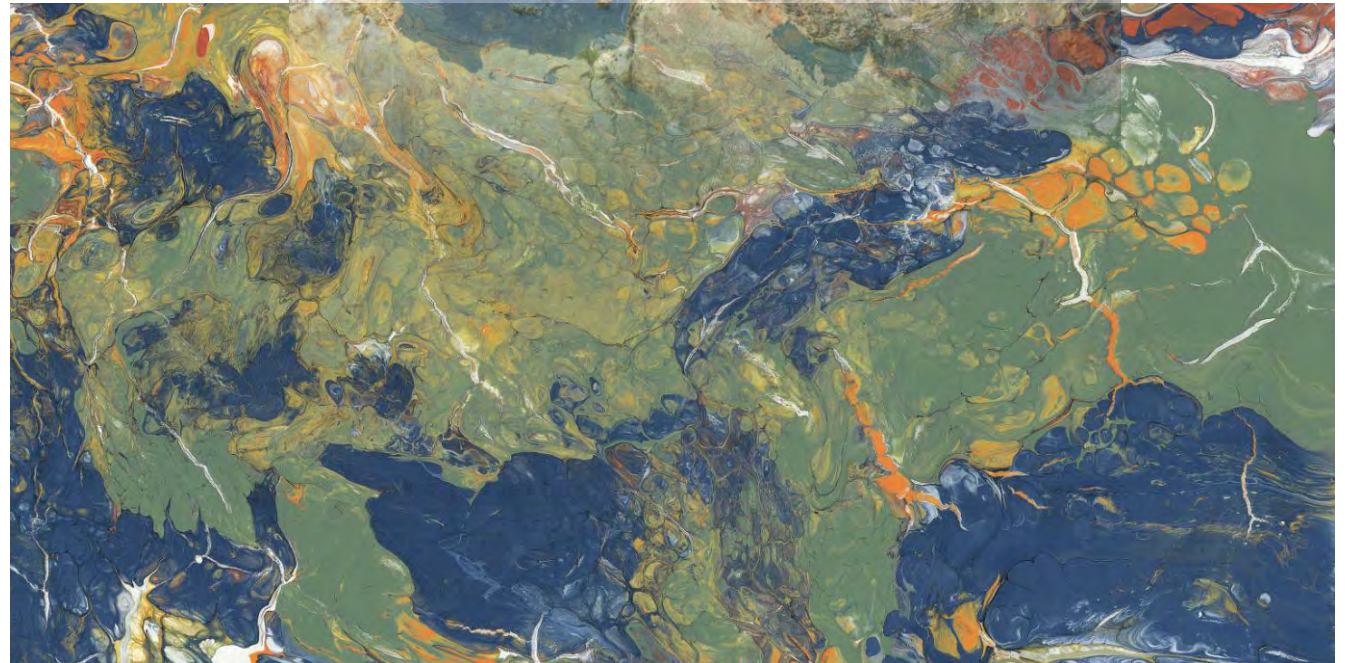

Floor Wall

High Strength

Eco Friendly

SAVERIO
TEAL

tonalita

tonalità | SAVERIO TEAL
600x1200 mm

Random Design

Floor Wall