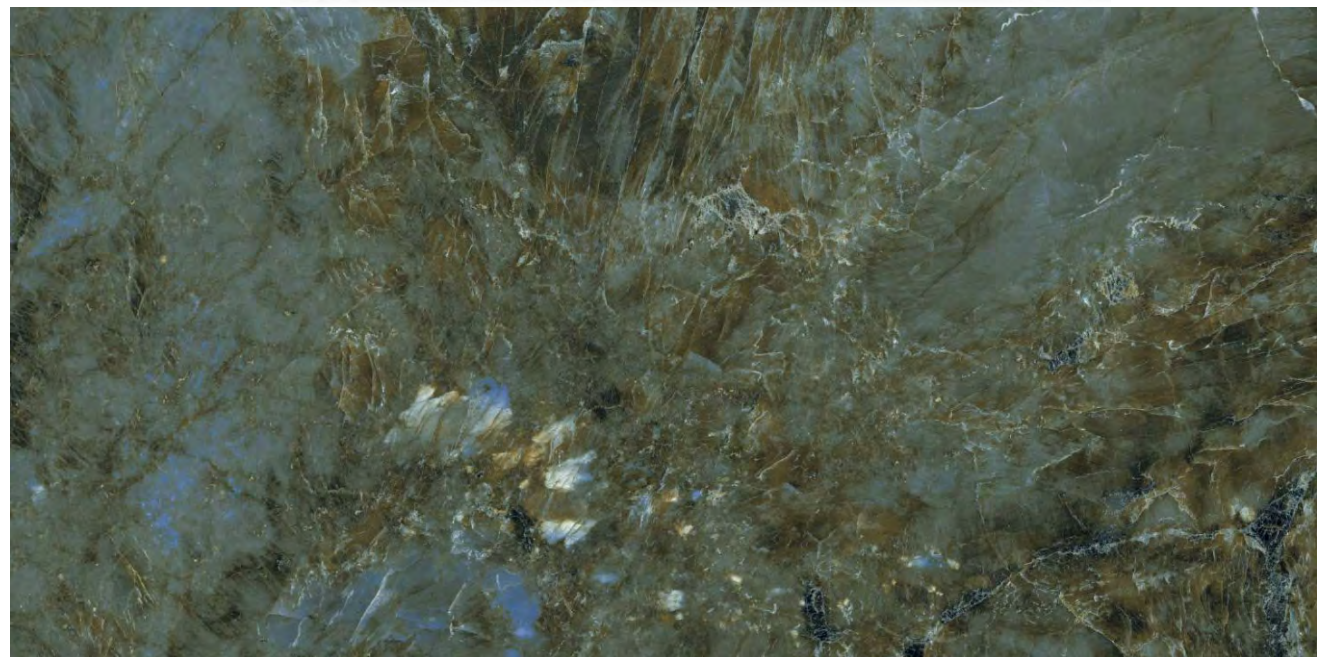

tonalita | VOLGA BLUE
600x1200 mm

Random
Design

Floor
Wall

High
Strength

Eco
Friendly

VOLGA
TEAL

tonalita

tonalita | VOLGA TEAL
600x1200 mm