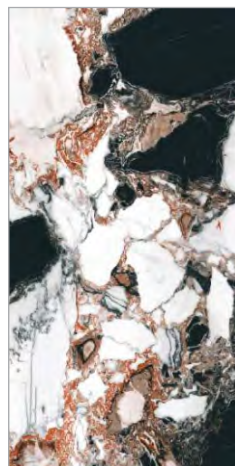

Floor Wall

High Strength

Eco Friendly

BIERZO
RED

tonalita

tonalita | BIERZO RED
600x1200 mm

Random Design

Floor Wall