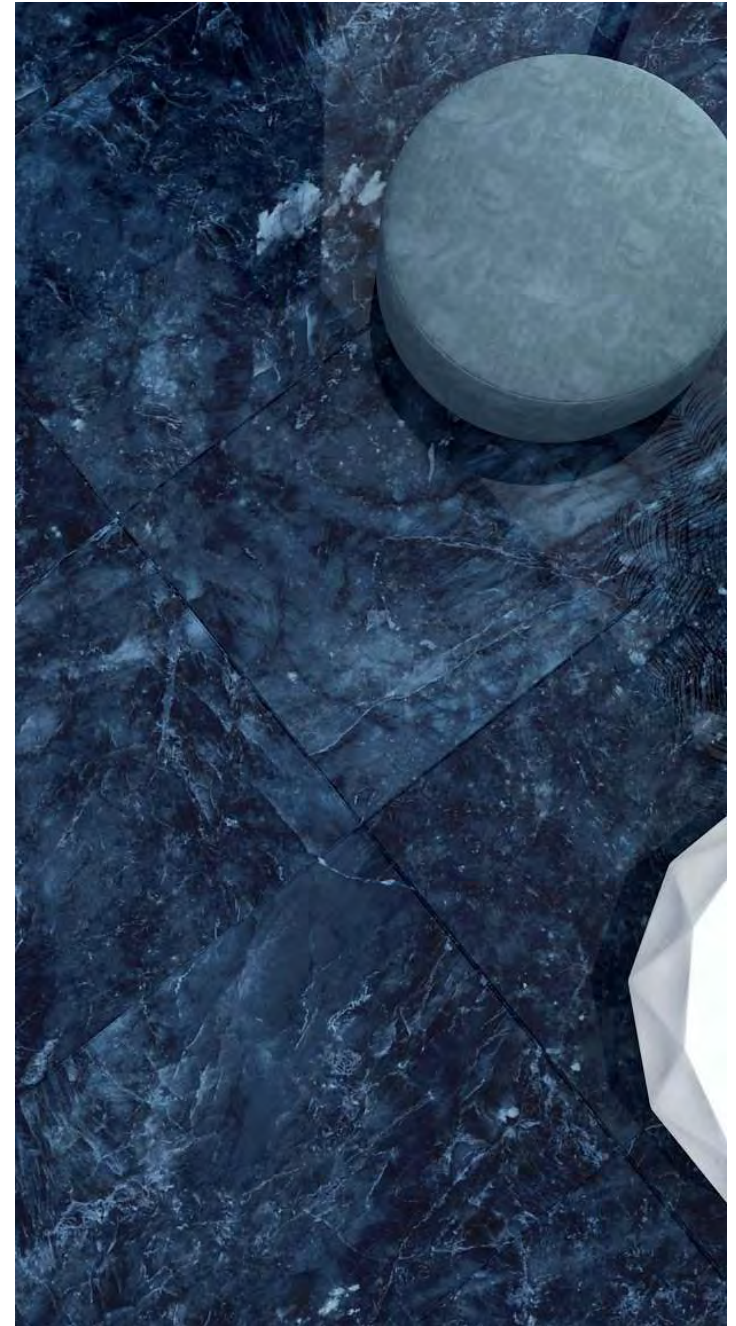

tonalita | VOLGA BLUE
600x1200 mm

Random
Design

Floor
Wall

High
Strength

Eco
Friendly

VOLGA
TEAL

tonalita

tonalita | VOLGA TEAL
600x1200 mm