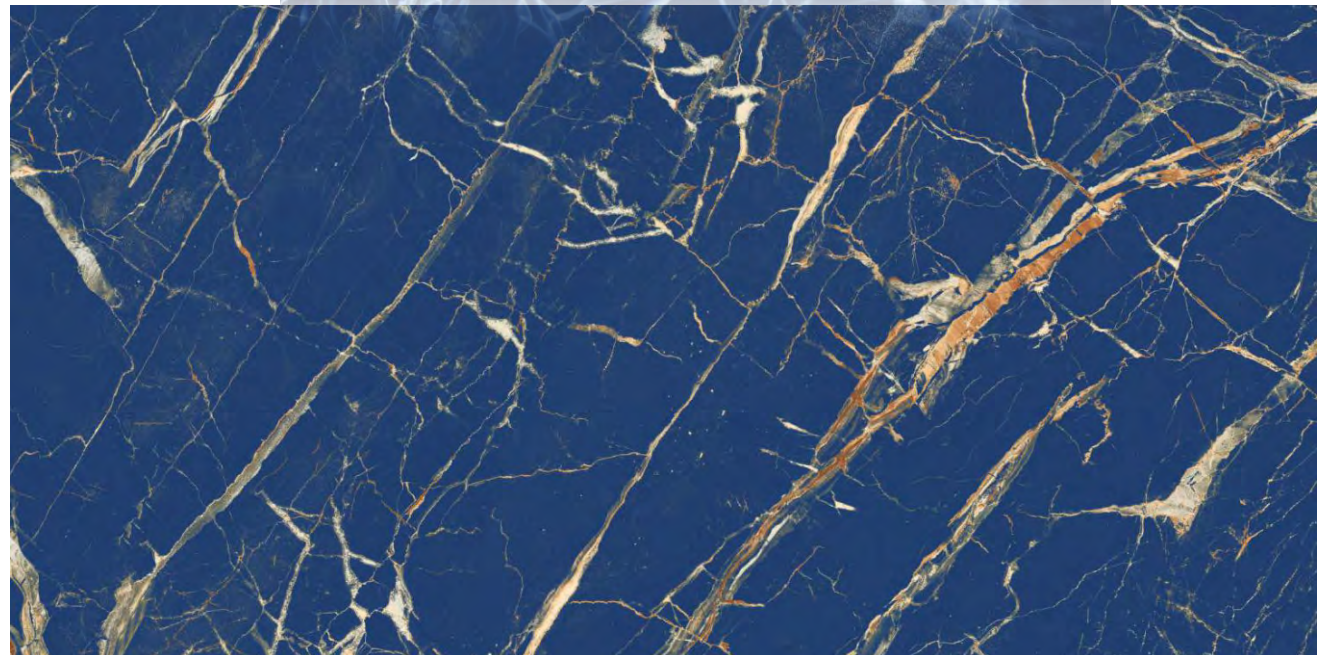

MONTE
PASCOAL

tonalita

tonalità | MONTE PASCOAL
600x1200 mm

Random Design

Floor Wall

High Strength

Eco Friendly

VOLCANO
BLUE