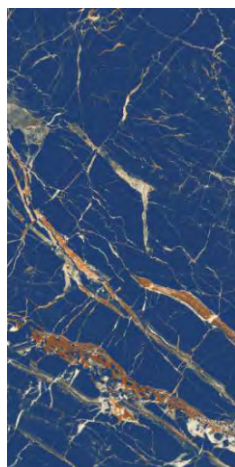

tonalita | VOLCANO BLUE
600x1200 mm