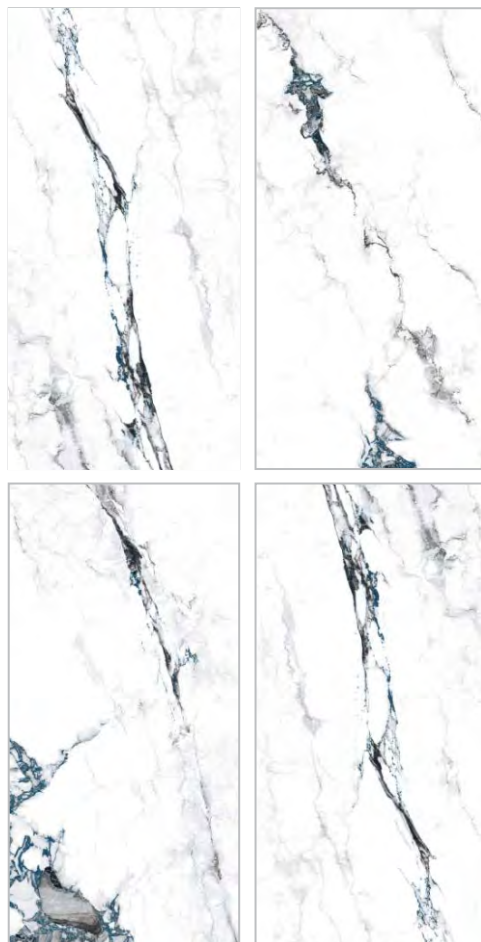

tonalità | AREZZO TEAL
600x1200 mm