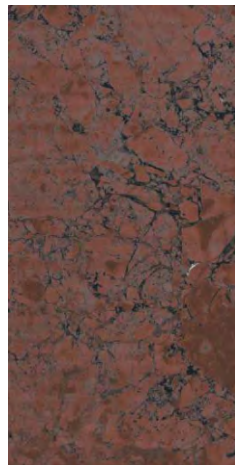

tonalità | MONTE PASCOAL
600x1200 mm