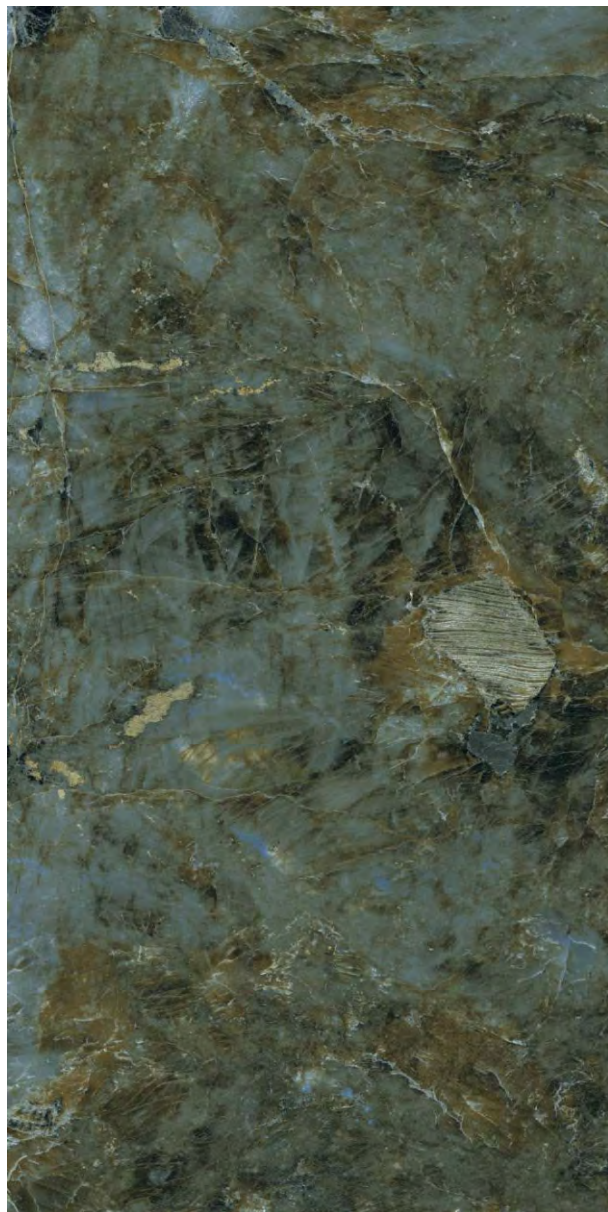

tonalita | VOLGA BLUE
600x1200 mm

Random
Design

Floor
Wall

High
Strength

Eco
Friendly

VOLGA
TEAL

tonalita

tonalita | VOLGA TEAL
600x1200 mm