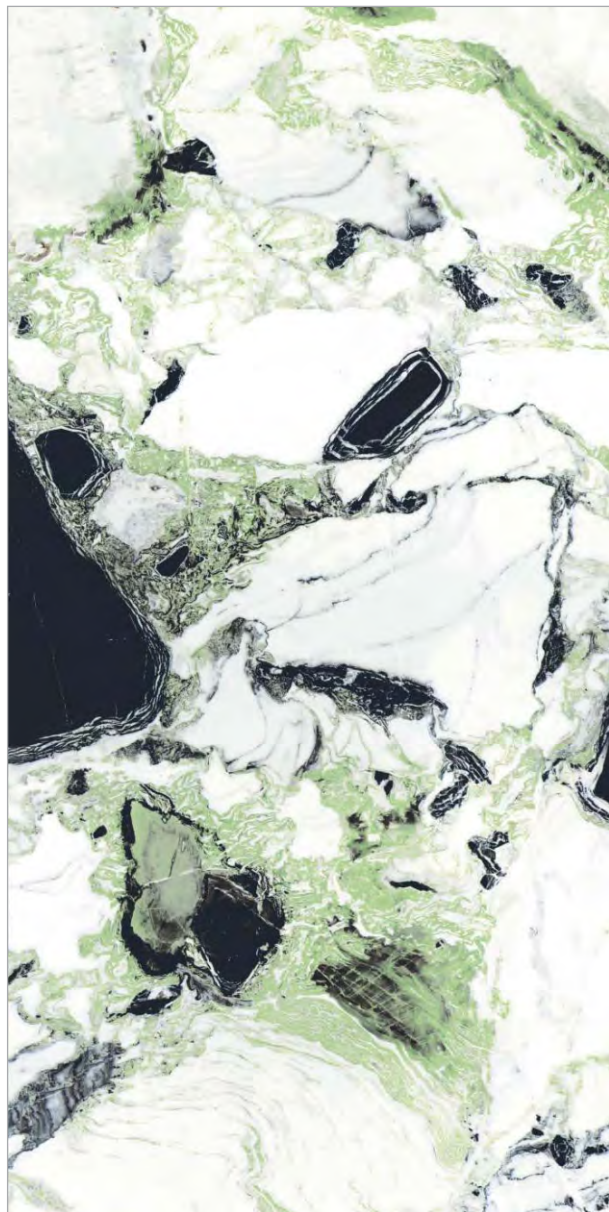

Random Design

Floor Wall

High Strength

Eco Friendly

BIERZO
GREEN

tonalita

tonalita | BIERZO GREEN
600x1200 mm

Random Design