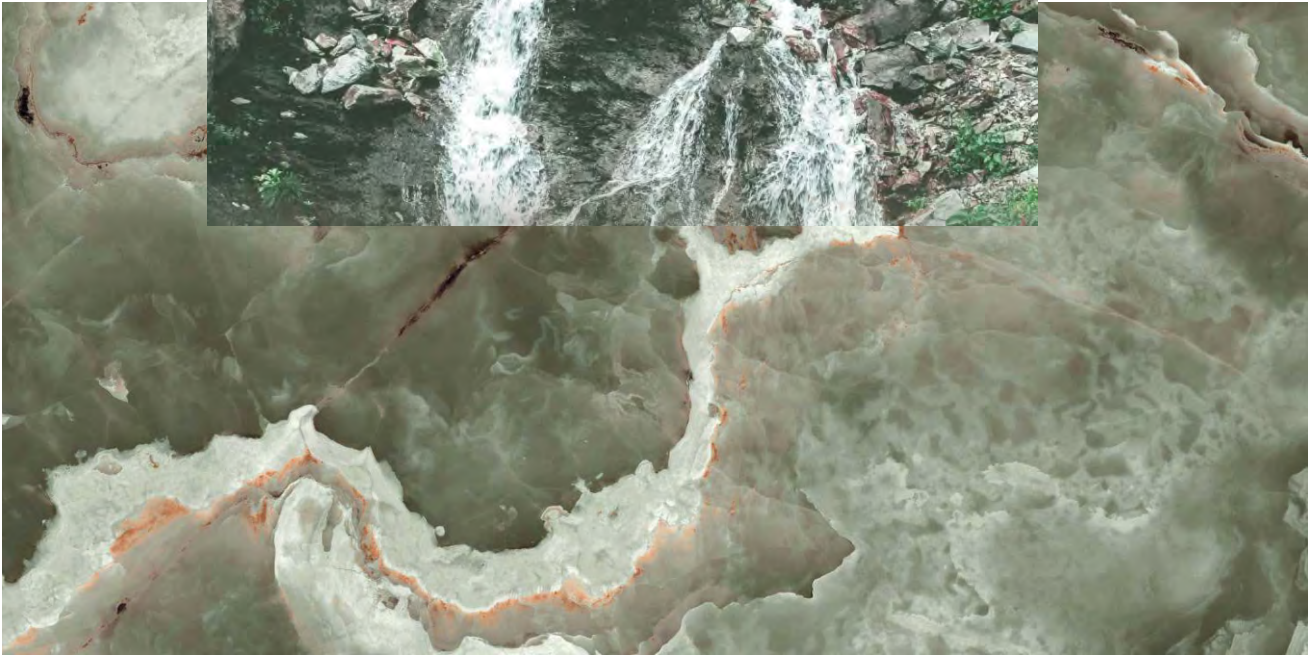

High Strength

Eco Friendly

CLAUDIA
BLUE

tonalità

tonalita | CLAUDIA BLUE
600x1200 mm

-  Random Design
-  Floor Wall
-  High Strength
-  Eco Friendly

CLAUDIA
GREEN

g