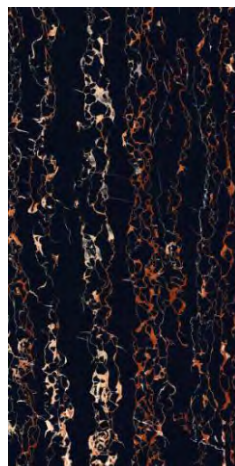

GRAINS
NATURAL

tonalità

tonalita | GRAINS NATURAL
600x1200 mm

MADAGASKAR
BLACK

tonalita | MADAGASKAR BLACK
600 x 1200 mm

Random Design

Floor Wall

High Strength