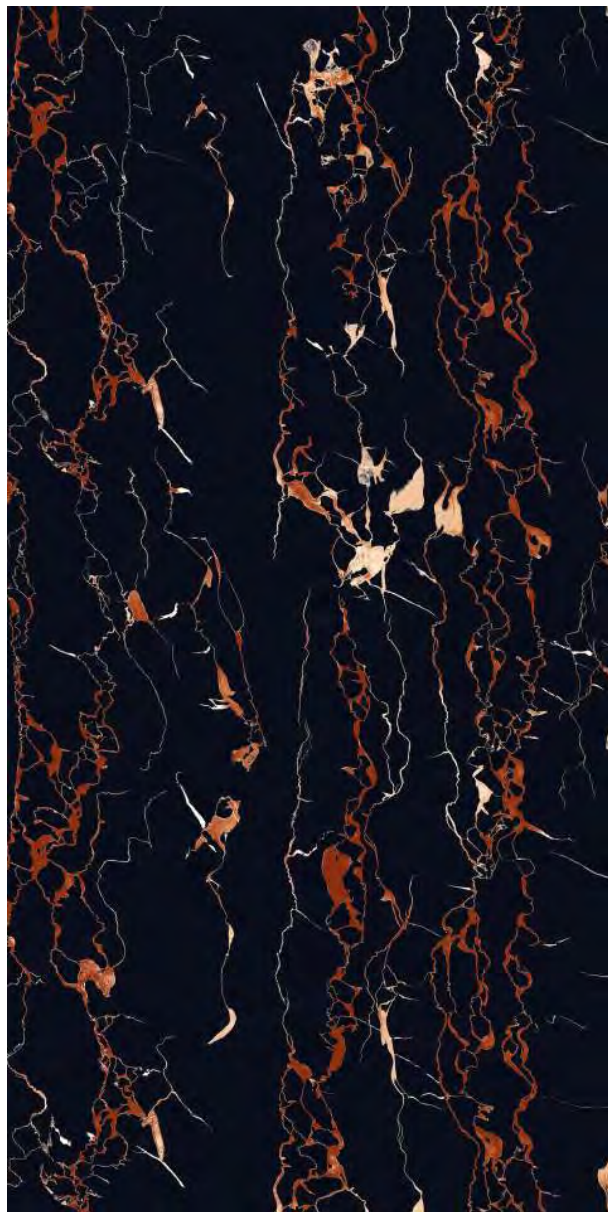

GRAINS
NATURAL

tonalità

tonalita | GRAINS NATURAL
600x1200 mm

MADAGASKAR
BLACK

tonalita | MADAGASKAR BLACK
600 x 1200 mm

Random Design

Floor Wall

High Strength