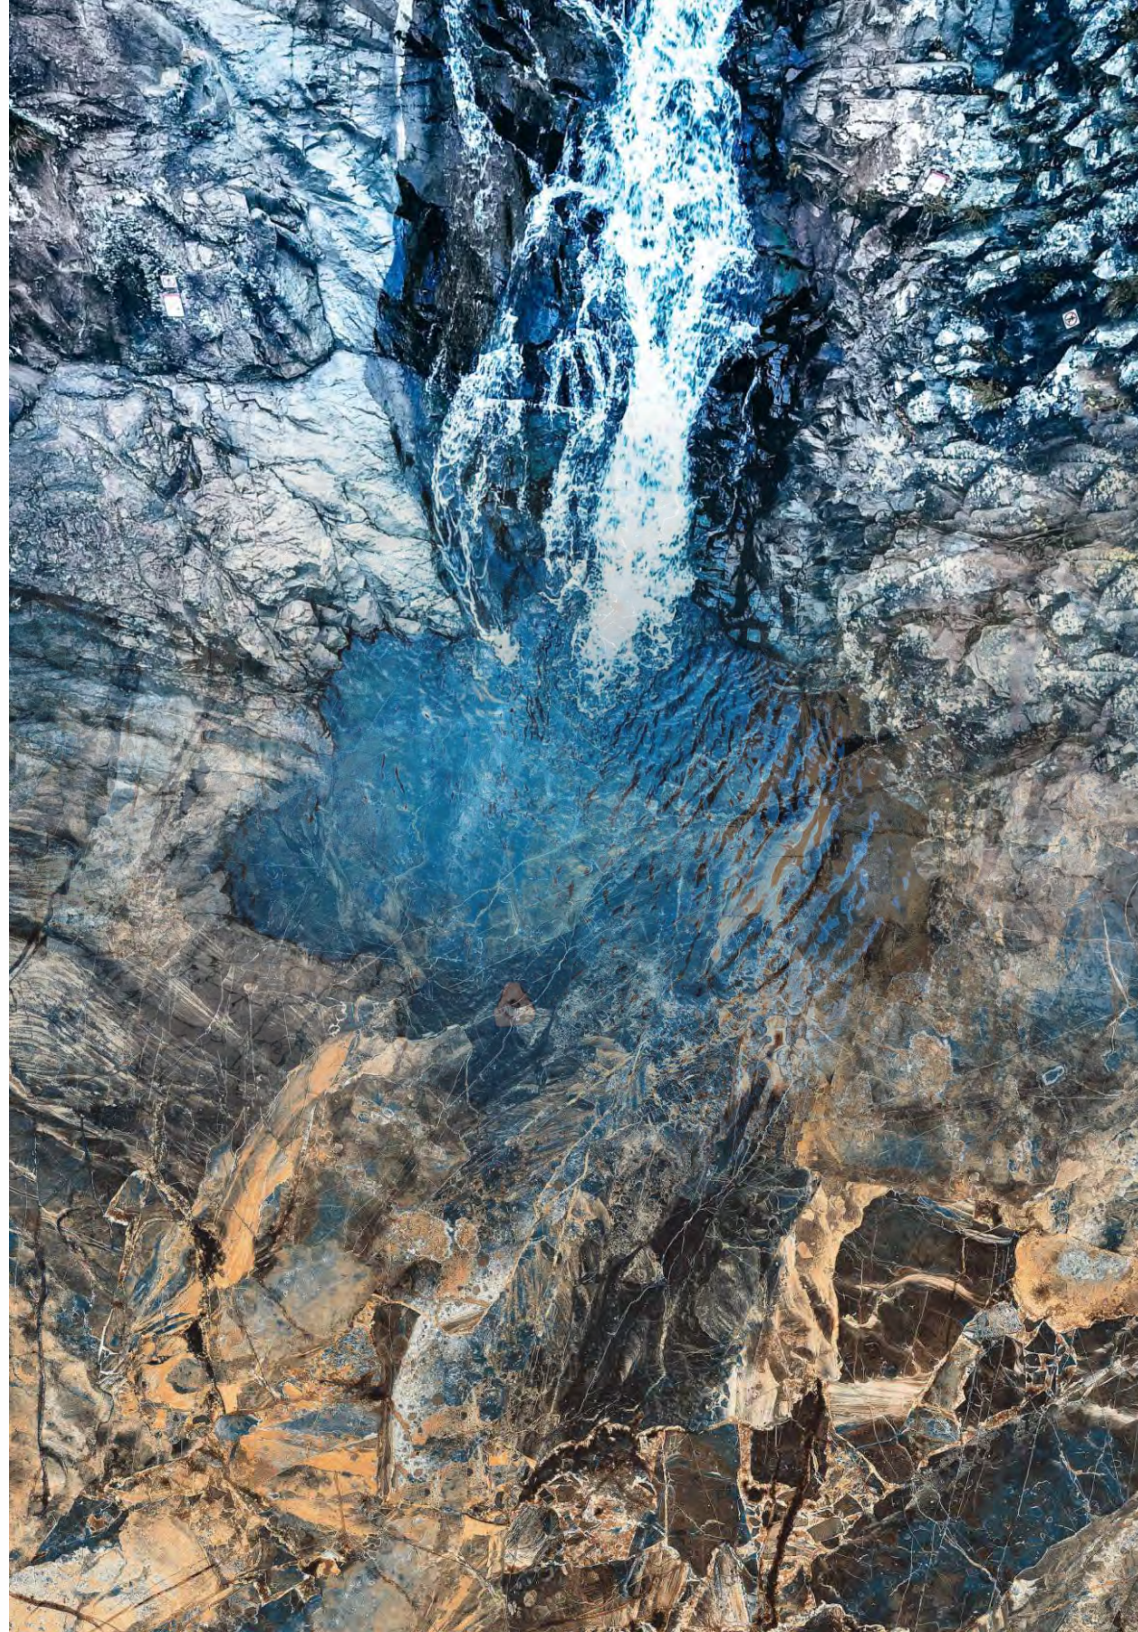

ESKIMO
CERAMICA

tonalita
SERIES

600 X 1200 MM

tonalità

SERIES

600 x 1200 mm

the
unexpected
nature
of
linoleum

Our new collection, Unexpected Nature, brings that experience into people's everyday lives. Drawing on nature's more unusual colours and colour combinations, the result is a floor covering collection that is as surprising and as natural as the places that inspired it.