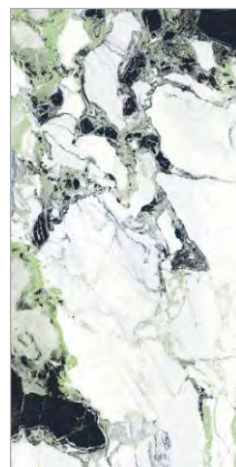

Random Design

Floor Wall

High Strength

Eco Friendly

BIERZO
GREEN

tonalita

tonalita | BIERZO GREEN
600x1200 mm

Random Design