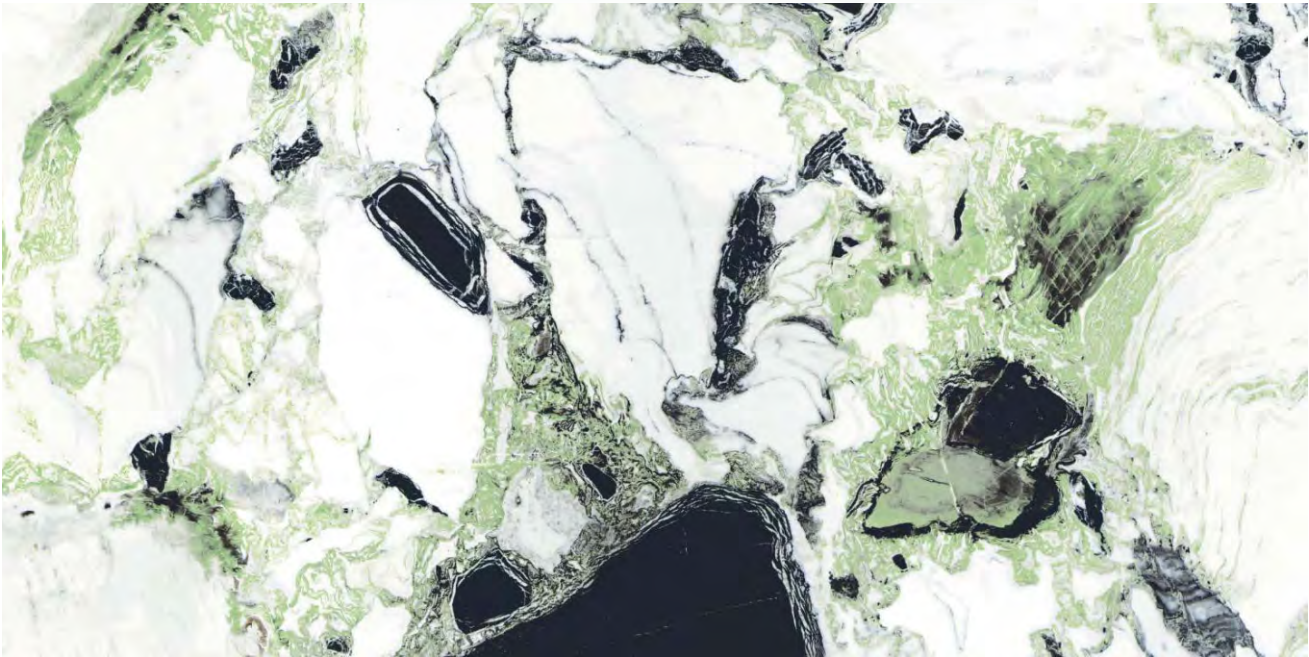

Random Design

Floor Wall

High Strength

Eco Friendly

BIERZO
GREEN

tonalita

tonalita | BIERZO GREEN
600x1200 mm

Random Design