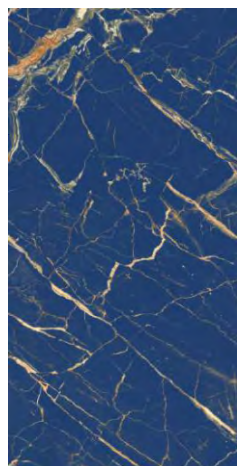

tonalita | VOLCANO BLUE
600x1200 mm