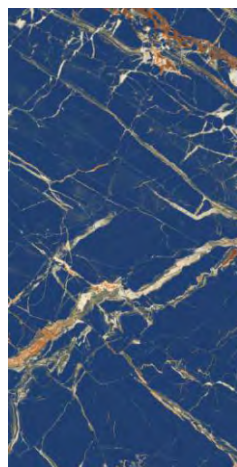

tonalita | VOLCANO BLUE
600x1200 mm