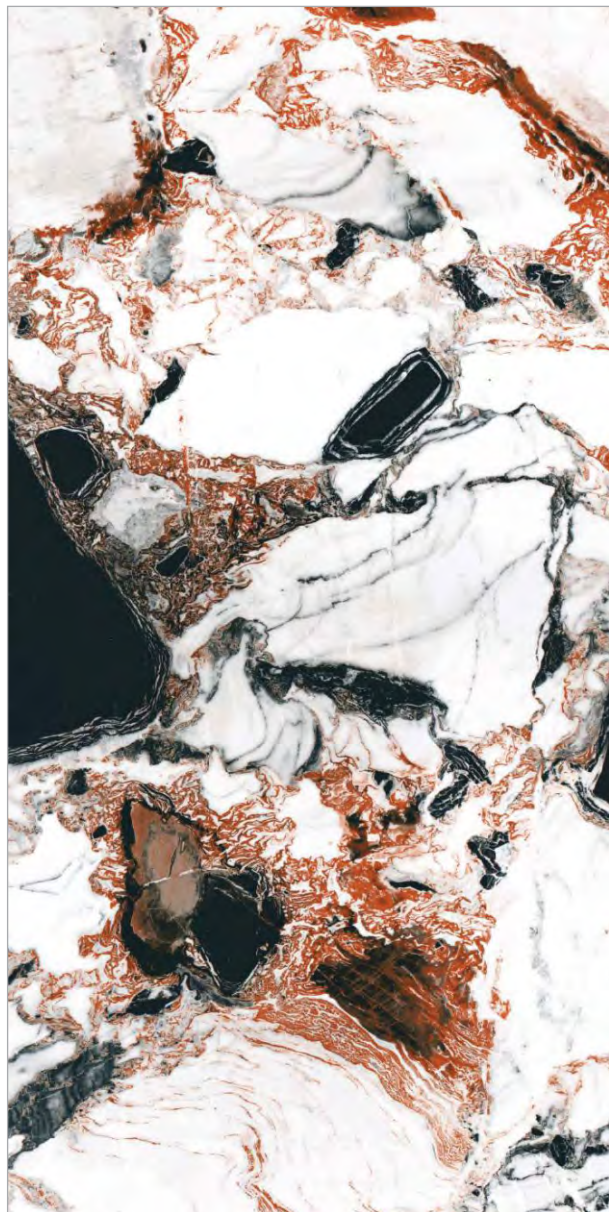

Floor Wall

High Strength

Eco Friendly

BIERZO
RED

tonalita

tonalita | BIERZO RED
600x1200 mm

Random Design

Floor Wall