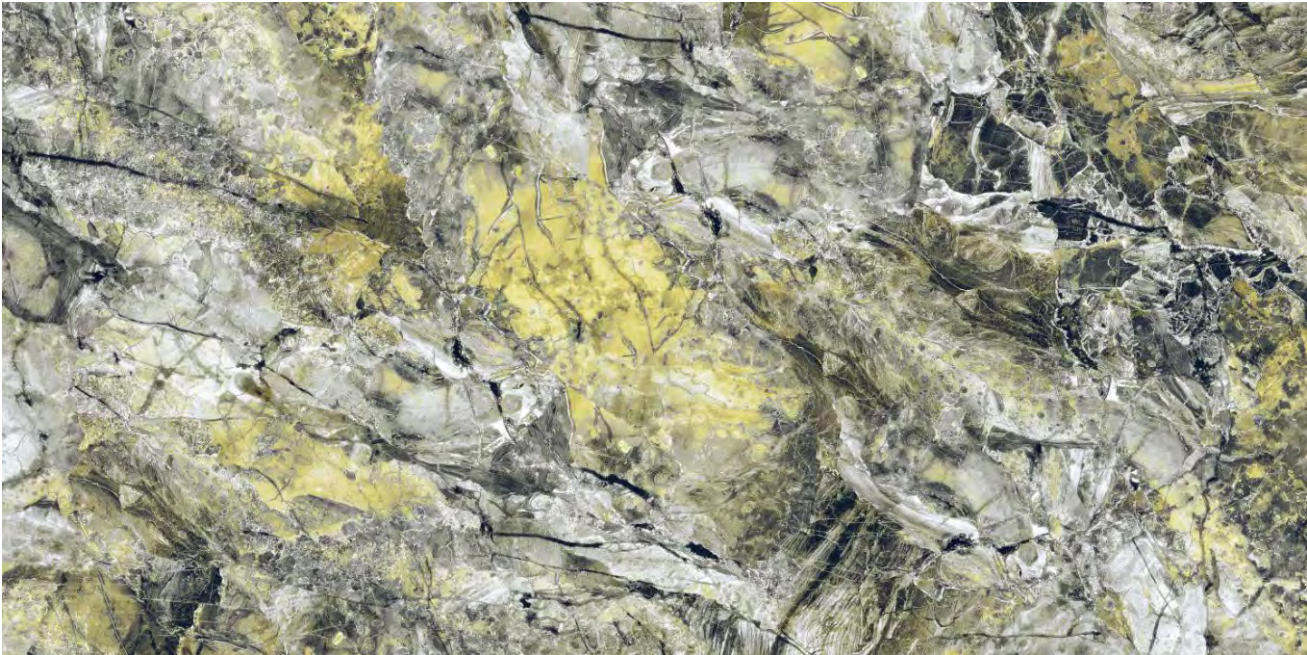

AMRON
TEAL

tonalita

tonalità | AMRON TEAL
600x1200 mm

Random Design

Floor Wall

High Strength

Eco Friendly

AMRON
YELLOW