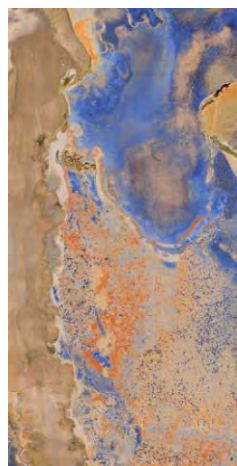

SEASON
NATURAL

tonalita

tonalità | SEASON NATURAL
600x1200 mm

Random Design

Floor Wall

High Strength

Eco Friendly

SEASON
DARK