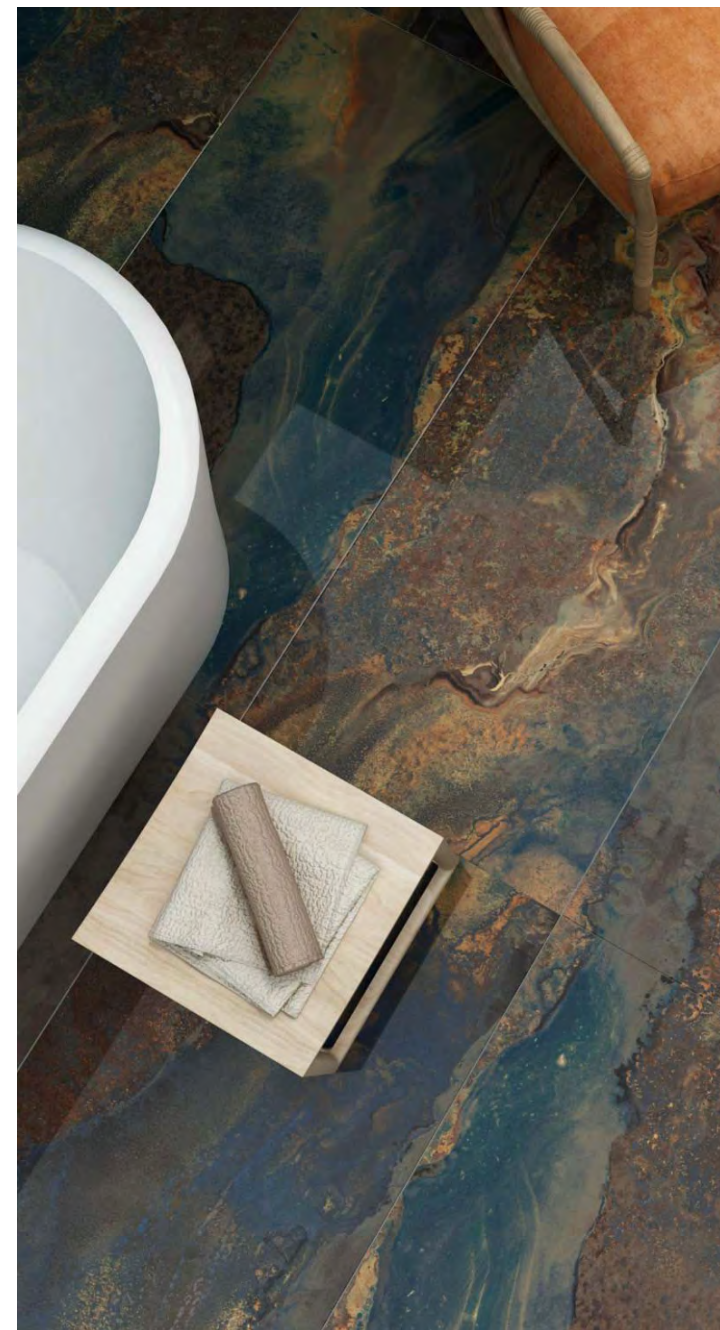

tonalita | SEASON DARK
600x1200 mm

Random Design

Floor Wall

High Strength

Eco Friendly