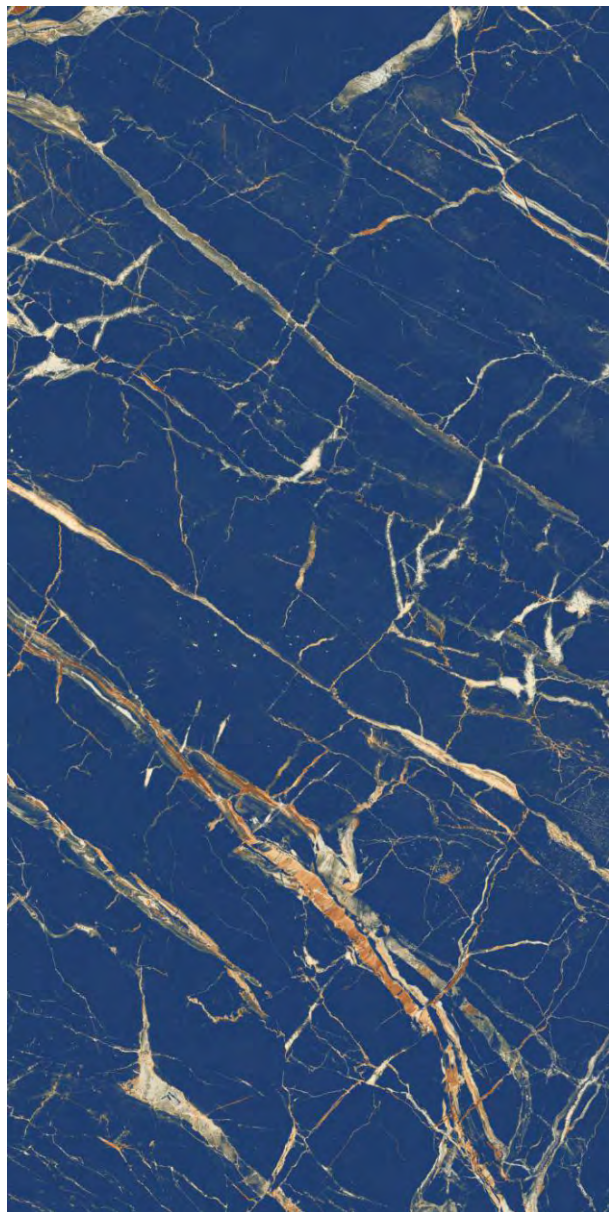

tonalita | VOLCANO BLUE
600x1200 mm