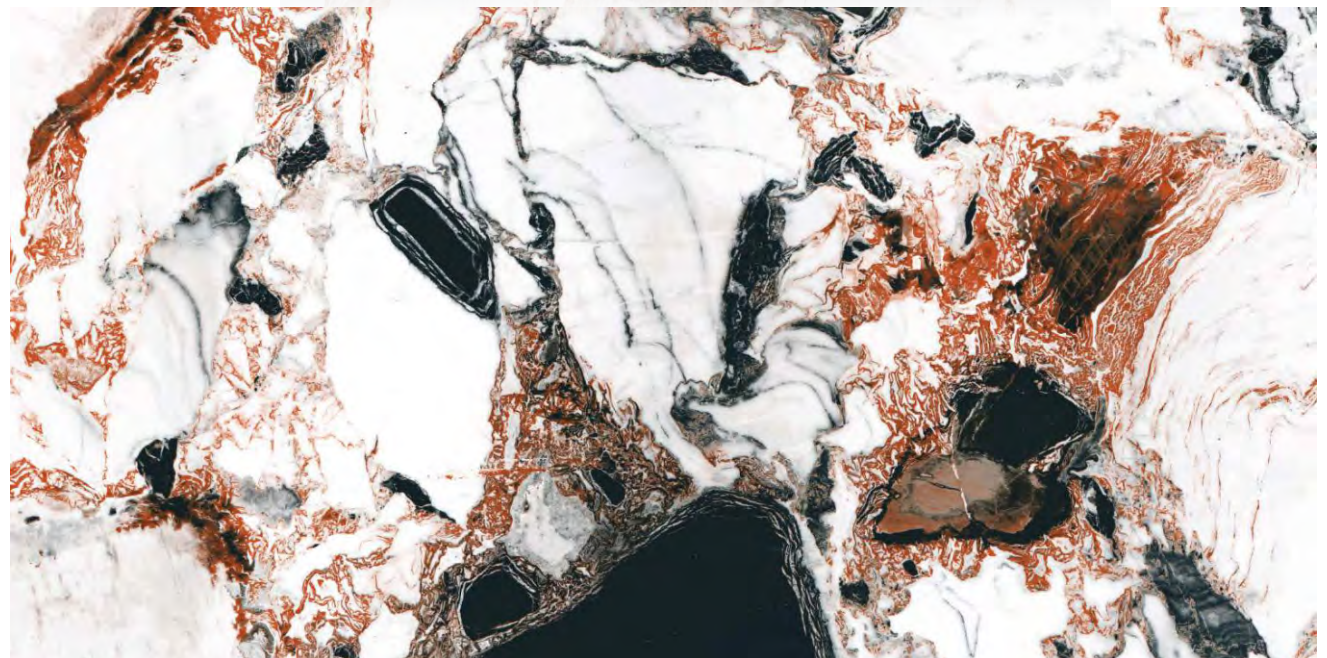

Floor Wall

High Strength

Eco Friendly

BIERZO
RED

tonalita

tonalita | BIERZO RED
600x1200 mm

Random Design

Floor Wall