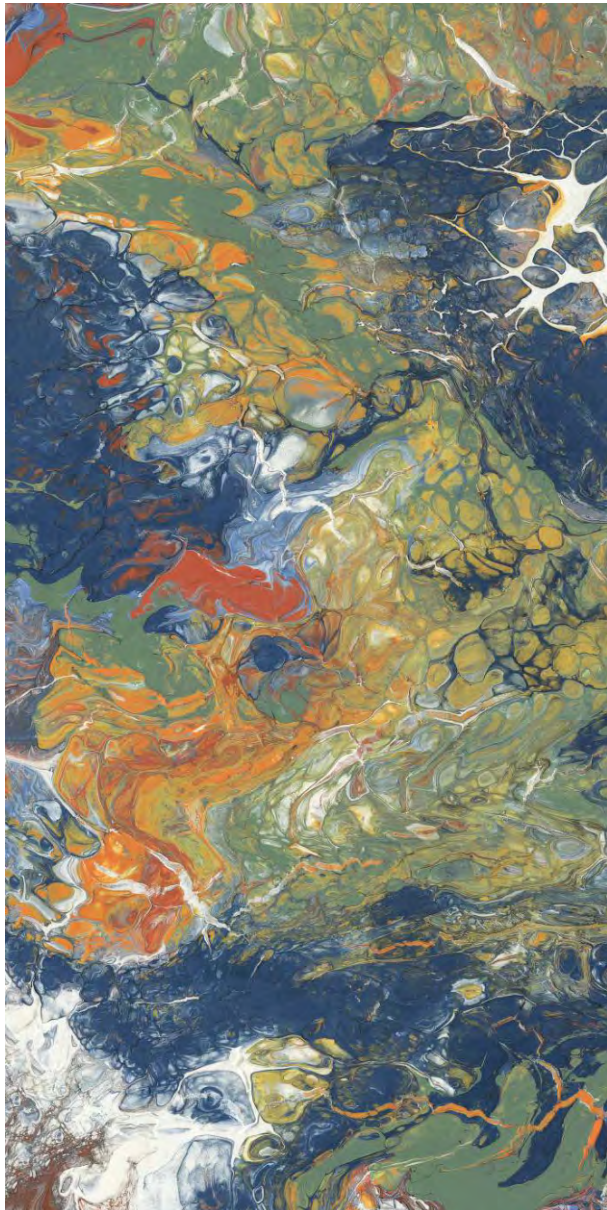

Floor Wall

High Strength

Eco Friendly

SAVERIO
TEAL

tonalita

tonalità | SAVERIO TEAL
600x1200 mm

Random Design

Floor Wall