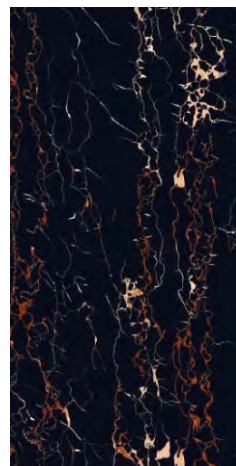

GRAINS
NATURAL

tonalità

tonalita | GRAINS NATURAL
600x1200 mm

MADAGASKAR
BLACK

tonalita | MADAGASKAR BLACK
600 x 1200 mm

Random Design

Floor Wall

High Strength