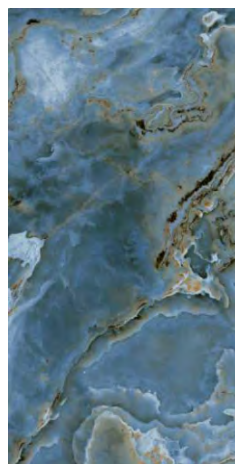

High Strength

Eco Friendly

CLAUDIA
BLUE

tonalità

tonalita | CLAUDIA BLUE
600x1200 mm

-  Random Design
-  Floor Wall
-  High Strength
-  Eco Friendly

CLAUDIA
GREEN

g