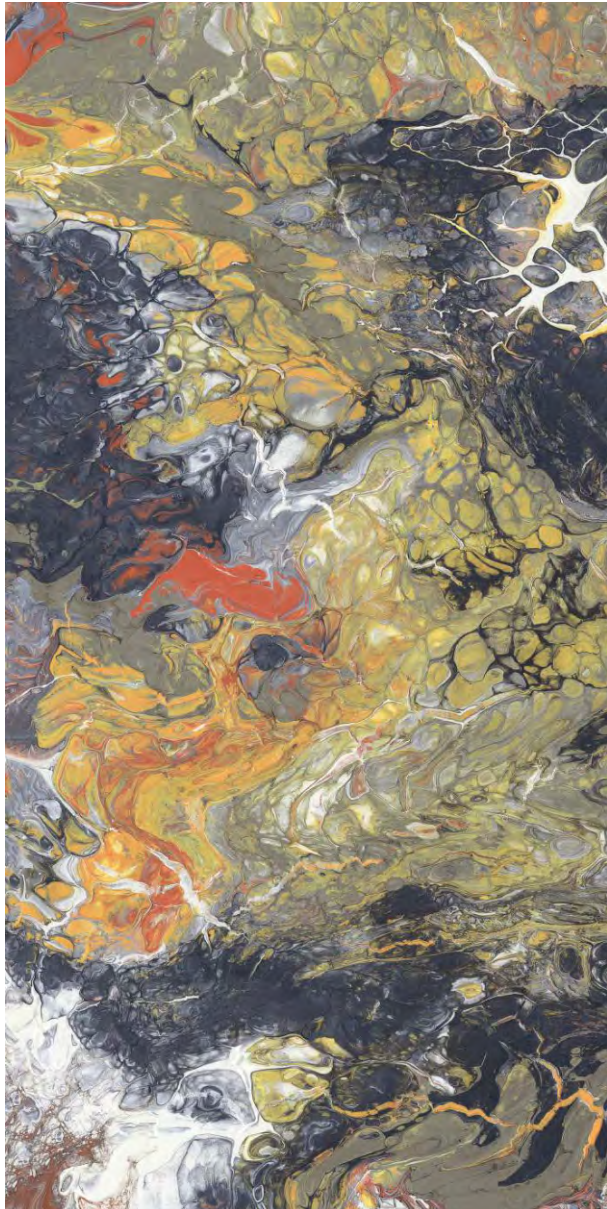

Random Design

Floor Wall

High Strength

Eco Friendly

SAVERIO
MASHROOM

tonalita

tonalità | SAVERIO MASHROOM
600x1200 mm

Random Design