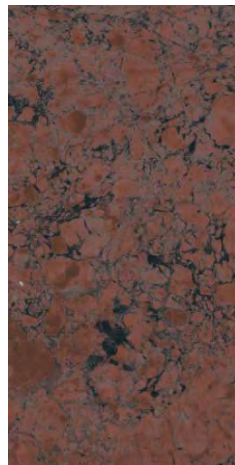

tonalità | MONTE PASCOAL
600x1200 mm