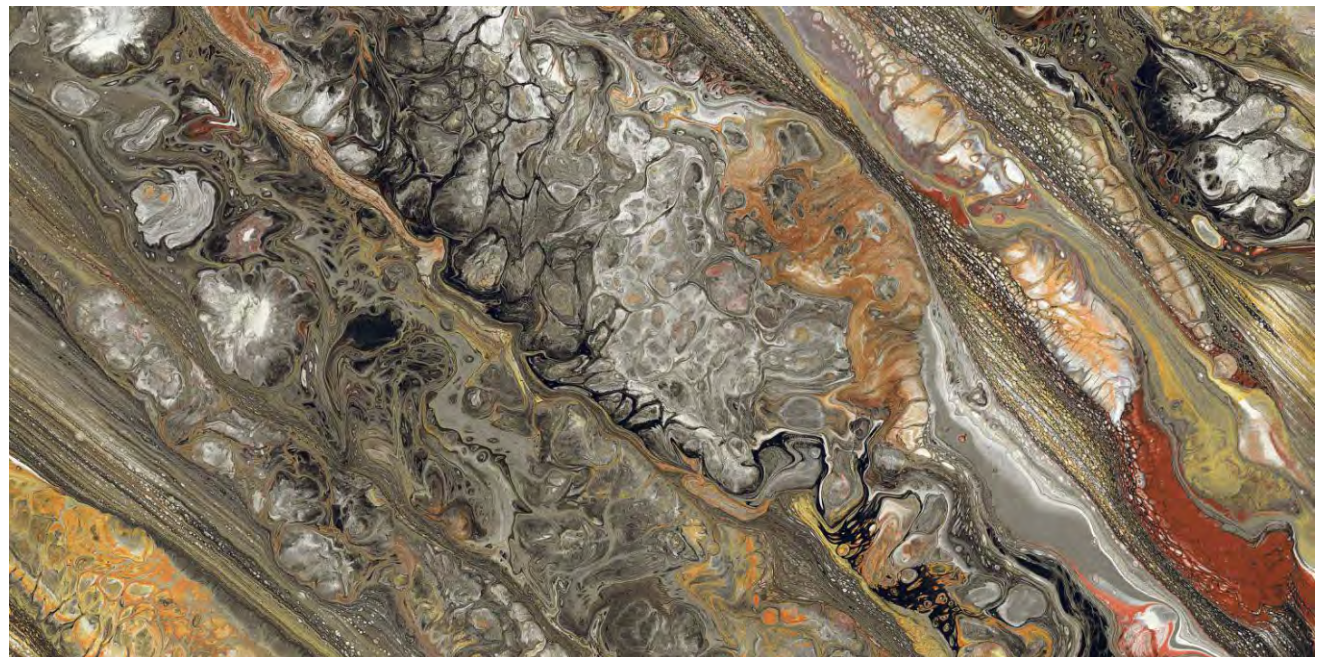

LUMINA
BROWN