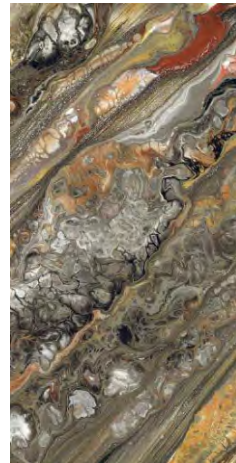

tonalita

tonalita | AMRON YELLOW
600x1200 mm

LUMINA
BROWN

tonalita

tonalità | LUMINA BROWN
600x1200 mm

Random
Design

Floor
Wall

High
Strength