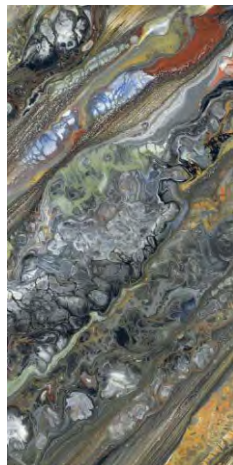

tonalità | LUMINA RAINBOW
600x1200 mm