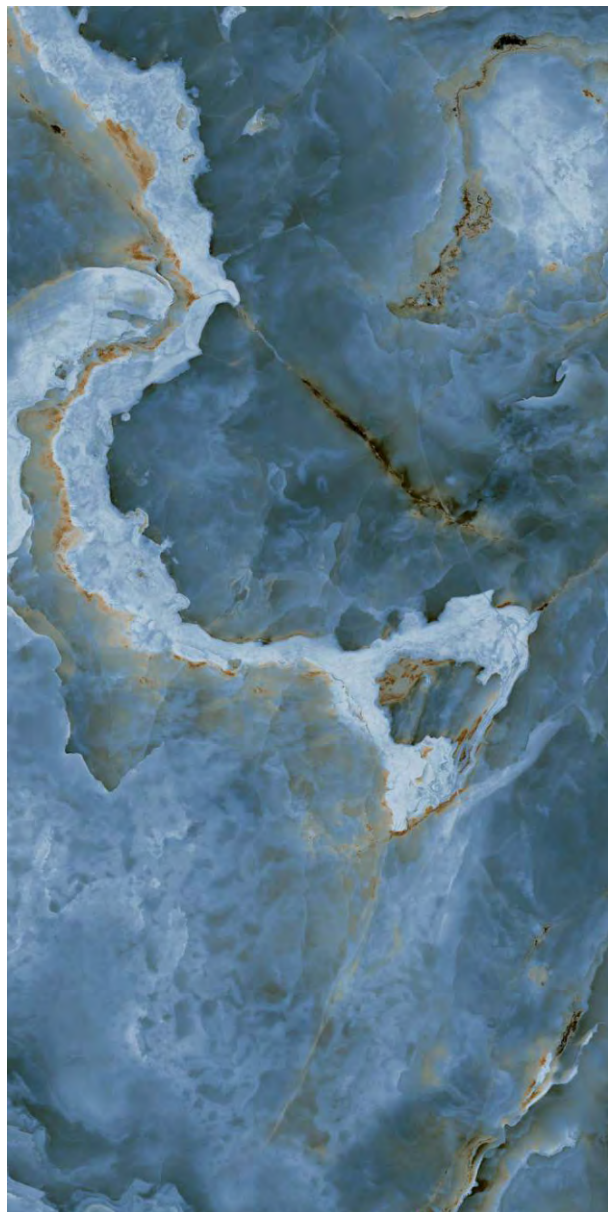

High Strength

Eco Friendly

CLAUDIA
BLUE

tonalità

tonalita | CLAUDIA BLUE
600x1200 mm

-  Random Design
-  Floor Wall
-  High Strength
-  Eco Friendly

CLAUDIA
GREEN

g