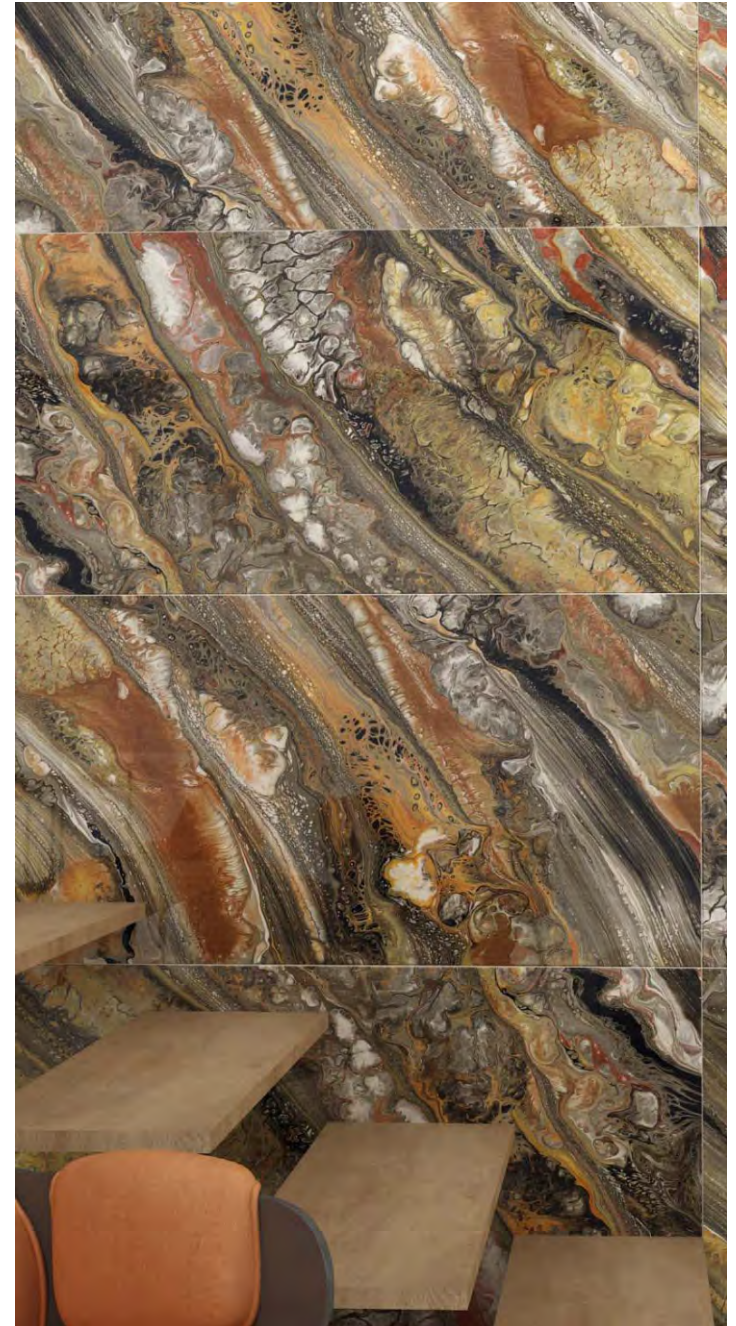

LUMINA
RAINBOW

Random
Design

Floor
Wall

High
Strength

Eco
Friendly