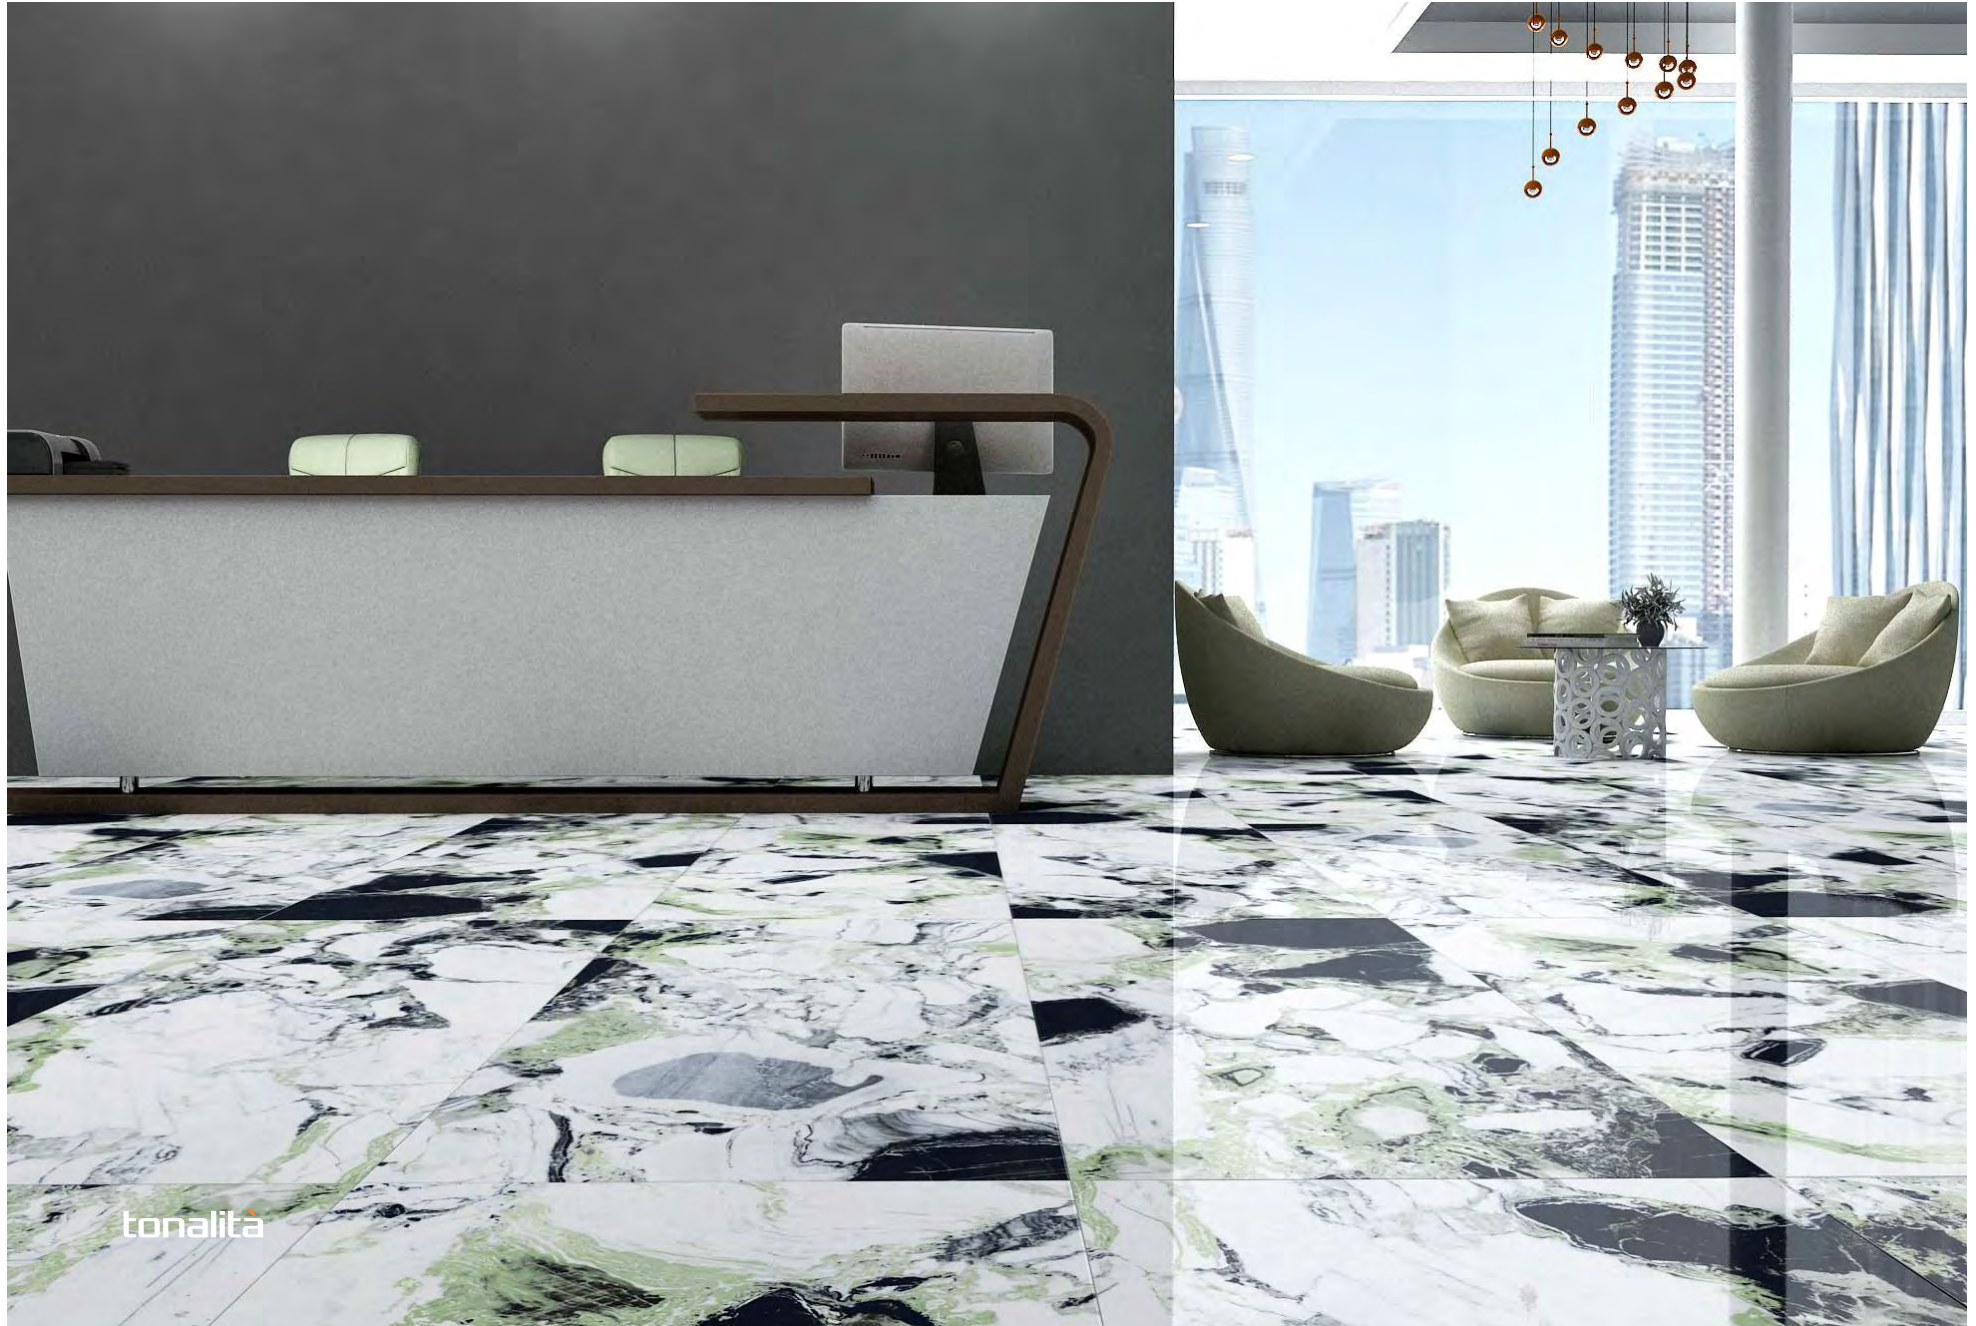

Random Design

Floor Wall

High Strength

Eco Friendly

BIERZO
GREEN

tonalita

tonalita | BIERZO GREEN
600x1200 mm

Random Design