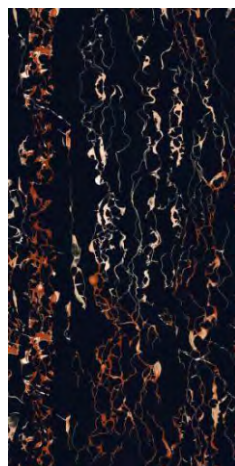

GRAINS
NATURAL

tonalità

tonalita | GRAINS NATURAL
600x1200 mm

MADAGASKAR
BLACK

tonalita | MADAGASKAR BLACK
600 x 1200 mm

Random Design

Floor Wall

High Strength